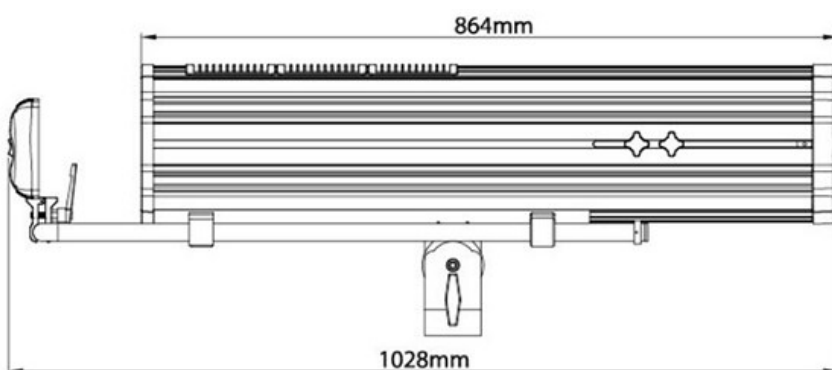

## 600w LED Follow Spot

LED Arts 600 watt LED Follow Spot is a new generation of follow spots bring together all the advances of the last 20 years. Very high output similar to current 1200w Arc lamps but with the long life, consistent output and cool running of a LED, Combined with the convenience of digital control.

Light and power supply system			
Voltage	AC110V~240V/50-60Hz	Average lifespan	50,000 hours +
Power	680W	Control	DMX 512 3 Pin
Lamp	600W white LED	Colour temp.	7000 – 7500K LED
Colour/Pattern/Effect			
Colour	7 colour + white	Iris	Linear adjustment - DMX
CTO	3200K + 4500K + 5600K	Strobe	0 – 20 Flashes per second—DMX
Dimmer	linear adjustment - DMX	Beam angle	7 - 13 degrees - Manual
Focus	linear adjustment - Manual	Channels	5ch. DMX and onboard control
Construction			
IP Rating	IP20	Weight	17.4 Kg
Size	1190 x 370 x 395mm	Structure	Aluminium