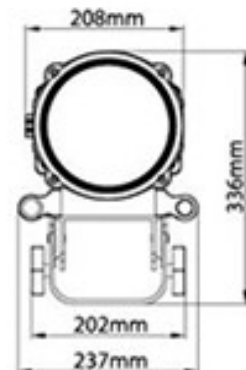

## 600w LED Follow Spot

LED Arts 600 watt LED Follow Spot is a new generation of follow spots bring together all the advances of the last 20 years. Very high output similar to current 1200w Arc lamps but with the long life, consistent output and cool running of a LED, Combined with the convenience of digital control.

Light and power supply system			
Voltage	AC110V~240V/50-60Hz	Average lifespan	50,000 hours +
Power	680W	Control	DMX 512 3 Pin
Lamp	600W white LED	Colour temp.	7000 – 7500K LED
Colour/Pattern/Effect			
Colour	7 colour + white	Iris	Linear adjustment - DMX
CTO	3200K + 4500K + 5600K	Strobe	0 – 20 Flashes per second—DMX
Dimmer	linear adjustment - DMX	Beam angle	7 - 13 degrees - Manual
Focus	linear adjustment - Manual	Channels	5ch. DMX and onboard control
Construction			
IP Rating	IP20	Weight	17.4 Kg
Size	1190 x 370 x 395mm	Structure	Aluminium