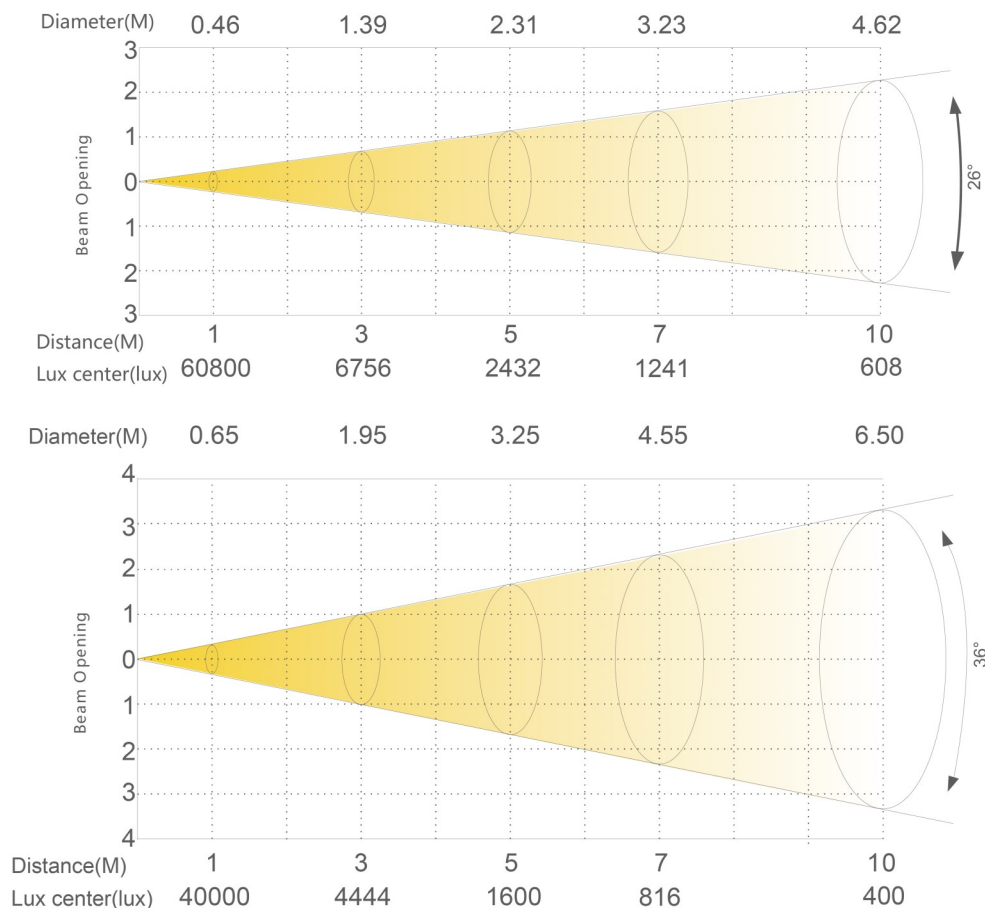

Arena RGBAL Profile 25-50

The ARENA 1000 RGBAL is using the innovative 5 colours optic design. It comes with intelligent HSIC colour management system, can easily pick up all colours you need. With precise preset 16 common colours, 2700K-8000K CCT, the perfect dimming curve, and the crystal clear projection, and also it compatible with all our existing popular lenses. The ARENA 1000 RGBLA is designed for all professional show applications.

Light and power supply system			
Voltage	110v -240V/50-60Hz	Strobe	0 - 100% 16 Bit
Power	300W	Average lifespan	20,000 Hours
LED Power	250W (total)	CCT	2700 - 8000 K
Colour System	Red, Green, Blue, Amber, Lime	Gobo size	A & B
Dimmer	0 - 100% 16 Bit	Beam Angle	25 to 50 degree Zoom
Personality	HSIC (8Ch), SDO (6Ch), SIMPLE (8Ch), COLOUR 8 BIT (11Ch), COLOUR 16 BIT (17Ch)		
Appearance parameters			
Structure	Die - cast aluminium	Size	270 x 200 x 710mm
IP Rate	IP20	Net weight	11.9 Kg