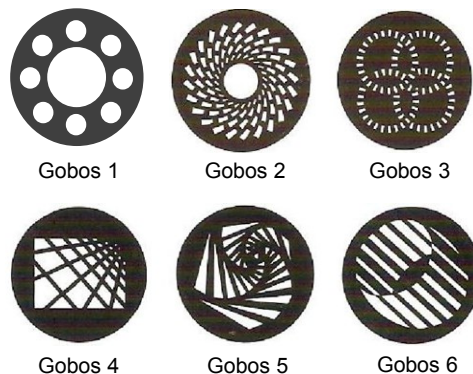

Rotating Gobos

Note: Gobos may differ from above