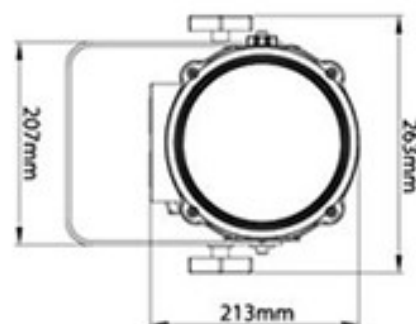

LED Arts

350w LED Follow Spot

LED Arts 350 watt LED Follow Spot is a new generation compact follow spot bring together all the advances of the last 20 years. Very high output similar to current 750w Arc lamps but with the long life, consistent output and cool running of a LED, Combined with the convenience of digital control.

Light and power supply system			
Voltage	AC110V~240V/50-60Hz	Average lifespan	50,000 hours +
Power	450W	Control	DMX 512 3 Pin
Lamp	350W white LED	Colour temp.	8000 – 8500K LED
Colour/Pattern/Effect			
Colour	5 colour + white	Iris	Linear adjustment - DMX
CTO	3200K + 4500K + 5600K	Strobe	0 – 20 Flashes per second—DMX
Dimmer	linear adjustment - DMX	Beam angle	7 - 13 degrees - Manual
Focus	linear adjustment - Manual	Channels	5ch. DMX and onboard control
Construction			
IP Rating	IP20	Weight	11.4 Kg
Size	860 x 315 x 295mm	Structure	Aluminium

Suitable for 15m. to 30m. throw