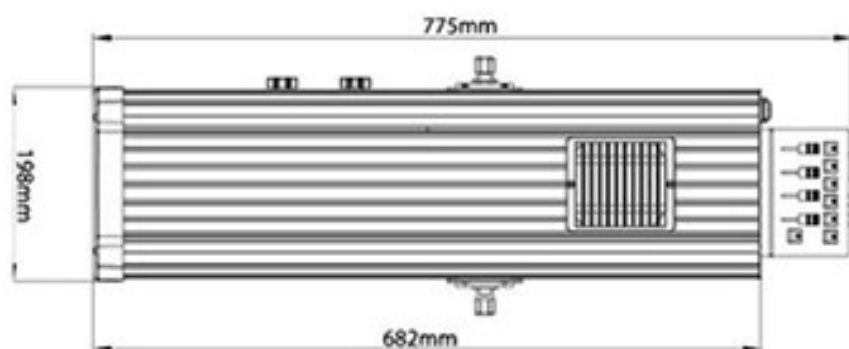

LED Arts

350w LED Follow Spot

LED Arts 350 watt LED Follow Spot is a new generation compact follow spot bring together all the advances of the last 20 years. Very high output similar to current 750w Arc lamps but with the long life, consistent output and cool running of a LED, Combined with the convenience of digital control.

Light and power supply system			
Voltage	AC110V~240V/50-60Hz	Average lifespan	50,000 hours +
Power	450W	Control	DMX 512 3 Pin
Lamp	350W white LED	Colour temp.	8000 – 8500K LED
Colour/Pattern/Effect			
Colour	5 colour + white	Iris	Linear adjustment - DMX
CTO	3200K + 4500K + 5600K	Strobe	0 – 20 Flashes per second—DMX
Dimmer	linear adjustment - DMX	Beam angle	7 - 13 degrees - Manual
Focus	linear adjustment - Manual	Channels	5ch. DMX and onboard control
Construction			
IP Rating	IP20	Weight	11.4 Kg
Size	860 x 315 x 295mm	Structure	Aluminium