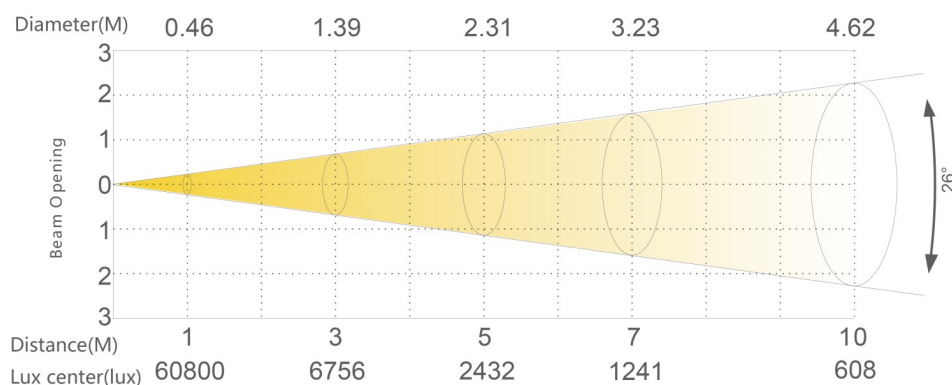

Arena RGBAL Profile 15-30

The ARENA 1000 RGBAL is using the innovative 5 colours optic design. It comes with intelligent HSIC colour management system, can easily pick up all colours you need. With precise preset 16 common colours, 2700K-8000K CCT, the perfect dimming curve, and the crystal clear projection, and also it compatible with all our existing popular lenses. The ARENA 1000 RGBLA is designed for all professional show applications.

Light and power supply system			
Voltage	110v -240V/50-60Hz	Strobe	0 - 100% 16 Bit
Power	300W	Average lifespan	20,000 Hours
LED Power	250W (total)	CCT	2700 - 8000 K
Colour System	Red, Green, Blue, Amber, Lime	Gobo size	A & B
Dimmer	0 - 100% 16 Bit	Beam Angle	15 to 30 degree Zoom
Personality	HSIC (8Ch), SDO (6Ch), SIMPLE (8Ch), COLOUR 8 BIT (11Ch), COLOUR 16 BIT (17Ch)		
Appearance parameters			
Structure	Die - cast aluminium	Size	270 x 200 x 855mm
IP Rate	IP20	Net weight	13 Kg