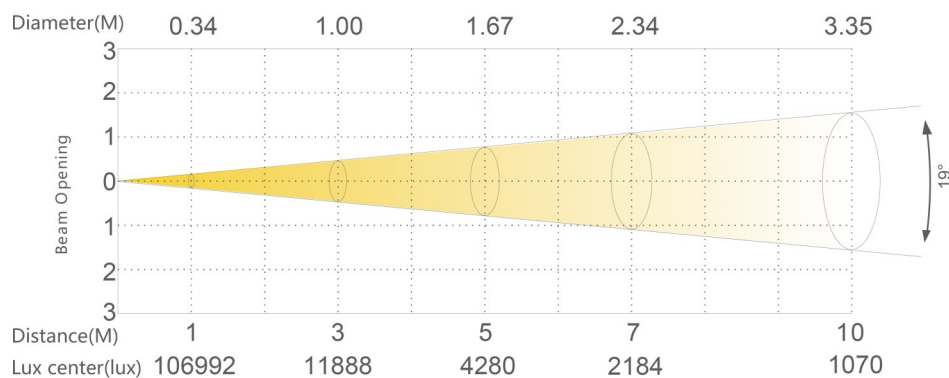

Arena RGBAL Profile 15-30

The ARENA 1000 RGBAL is using the innovative 5 colours optic design. It comes with intelligent HSIC colour management system, can easily pick up all colours you need. With precise preset 16 common colours, 2700K-8000K CCT, the perfect dimming curve, and the crystal clear projection, and also it compatible with all our existing popular lenses. The ARENA 1000 RGBLA is designed for all professional show applications.

Light and power supply system			
Voltage	110v -240V/50-60Hz	Strobe	0 - 100% 16 Bit
Power	300W	Average lifespan	20,000 Hours
LED Power	250W (total)	CCT	2700 - 8000 K
Colour System	Red, Green, Blue, Amber, Lime	Gobo size	A & B
Dimmer	0 - 100% 16 Bit	Beam Angle	15 to 30 degree Zoom
Personality	HSIC (8Ch), SDO (6Ch), SIMPLE (8Ch), COLOUR 8 BIT (11Ch), COLOUR 16 BIT (17Ch)		
Appearance parameters			
Structure	Die - cast aluminium	Size	270 x 200 x 855mm
IP Rate	IP20	Net weight	13 Kg